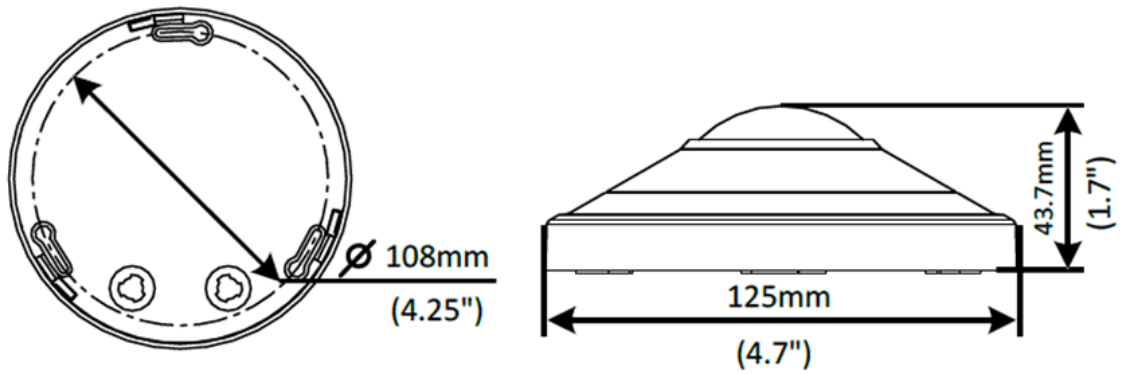

## Specifications

	IPC815SR-DVPPF14	IPC815SR-DVSPF14			
<b>Camera</b>					
Image sensor	1/2.8", progressive scan, 5.0 megapixel, CMOS				
Lens	1.4mm@F2.0				
DORI Distance	Lens	Detect (m)	Observe (m)	Recognize (m)	Identify (m)
	1.4mm	31.5	12.6	6.3	3.2
Angle of View	360°				
Shutter	Auto/Manual, shutter time: 1~1/100000 s				
Minimum Illumination	Colour: 0.01 Lux (F2.0, AGC ON) 0 Lux with IR				
Day/Night	IR-cut filter for day & night function				
S/N	>55dB				
IR Range	UP to 10m (33ft)				
wavelength	850nm				
IR On/Off Control	Auto/Manual				
Defog	Digital Defog				
WDR	120dB				
<b>Video</b>					
Compression	Ultra 265, H.265, H.264, MJPEG				
H.264 code profile	Baseline profile, Main Profile, High Profile				
Frame Rate	Main Stream: (2592×1944): Max.30fps; Sub Stream: (1920×1080): Max.30fps; Third Stream: D1(720 x 576): Max.30 fps				
Video Bit Rate	128 Kbps~16 Mbps				
OSD	Up to 8 OSDs				
ROI	Up to 8 areas				
Privacy Mask	Up to 8 areas				
Motion Detection	Up to 4 areas				
General Function	Watermark, IP Address Filtering, Tampering Alarm, Alarm input, Alarm output, Access Policy, ARP Protection, RTSP Authentication, User Authentication				
<b>Image</b>					
White Balance	Auto/Outdoor/Fine Tune/Sodium Lamp/Locked/Auto2				
Digital noise reduction	2D/3D DNR				
Smart IR	Support				
Flip	Normal/Flip Vertical/ Flip Horizontal/180°				
Dewarping	N/A				
HLC	N/A				
BLC	Support				

## Dimensions