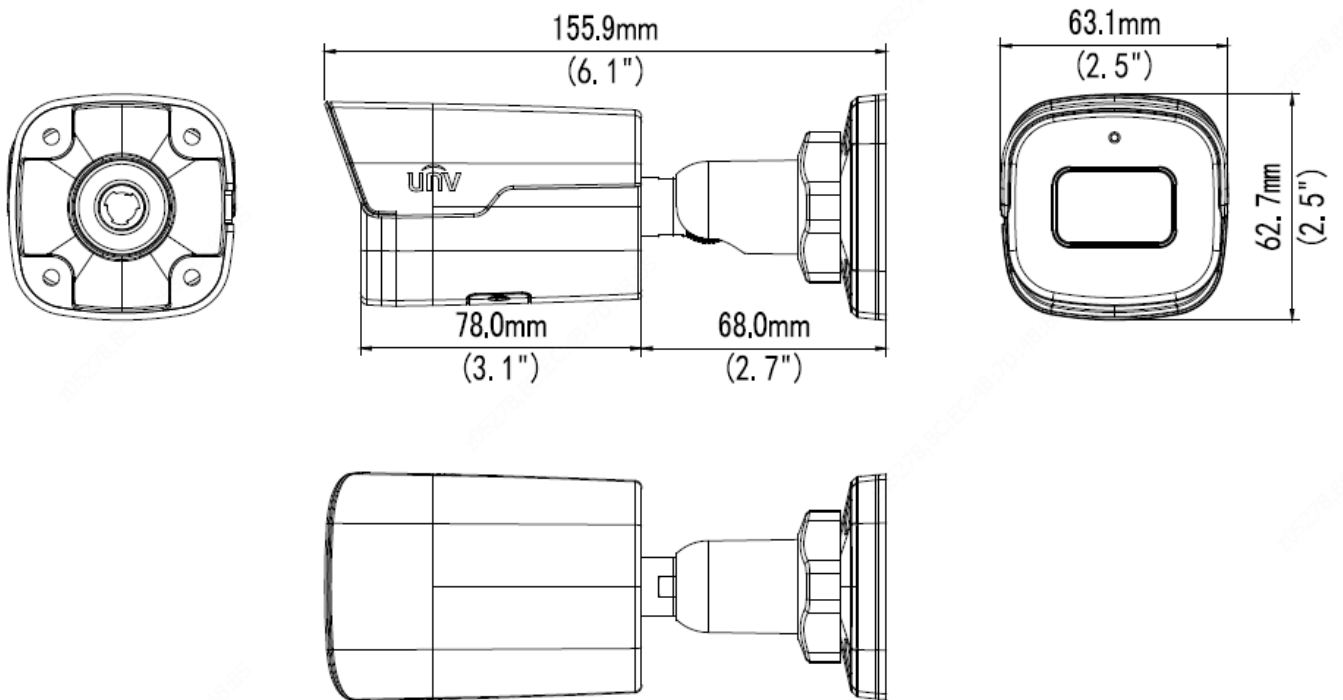

Dimensions

Accessories

TR-UP06-B-IN

TR-JB05-A-IN

TR-UP06-C-IN

TR-A01-IN

Zhejiang Uniview Technologies Co., Ltd.

Building No.10, Wanlun Science Park, Jiangling Road 88, Binjiang District, Hangzhou, Zhejiang, China (310051)

Email: overseasbusiness@uniview.com; globalsupport@uniview.com

<http://www.uniview.com>

©2020 Zhejiang Uniview Technologies Co., Ltd. All rights reserved.

*Product specifications and availability are subject to change without notice.